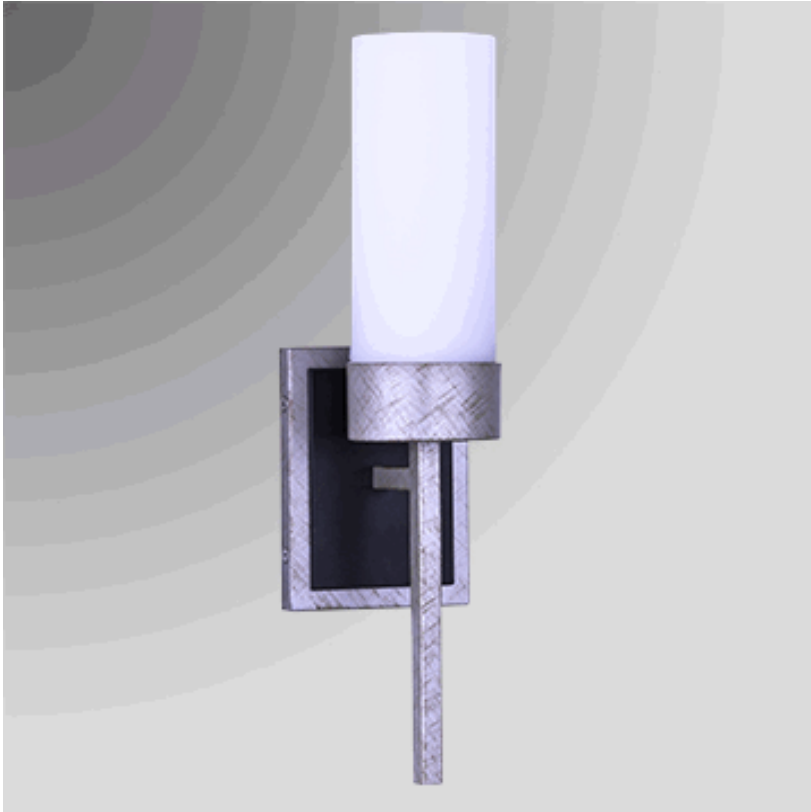

Lamp Specifications

6575S

ARKANSAS LIGHTING
S T A Y I L L U M I N A T E D

15-3/8"H Antique Silver Wall Sconce with Matte Black accent plate, medium base socket, direct wired, with White Frosted Glass Shade, recommend 1100 lumen LED bulb.

Lamp Dimensions: 4-.25"W, 15-3/8"H, 4"D

Lamp Finish: Antique Silver and Matte Black

Switch: NA

Bulb Wattage: Recommend 1100 lumen LED bulb, max rating
27 watt CFL

Cordset: direct wired

Socket: medium base

Base: 4.25"W, 5.5"H

Extension:

Shade Part Number: NA

Shade Material: Frosted White Glass

Shade Dimensions: NA

Harp: NA

Miscellaneous:

Options:

Arkansas Lighting
1701 S. 28th Street
Van Buren, AR 72956